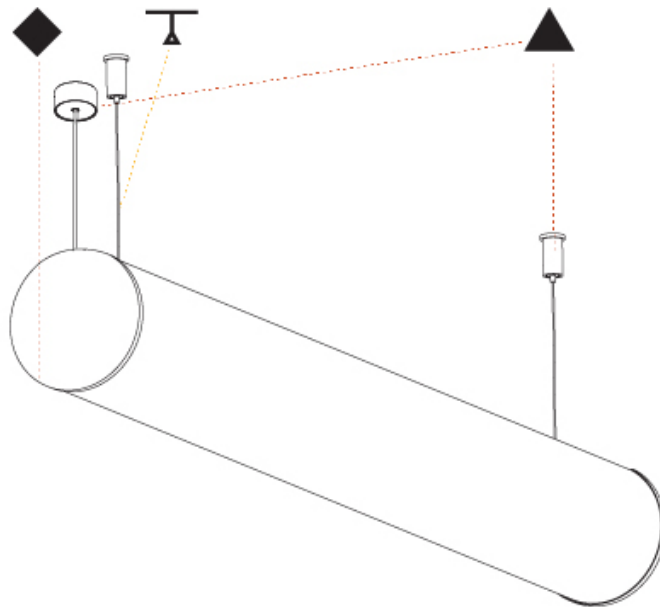

PROJECT	_____
TYPE	_____
SPECIFIER	_____
QUANTITY	_____
DATE	_____