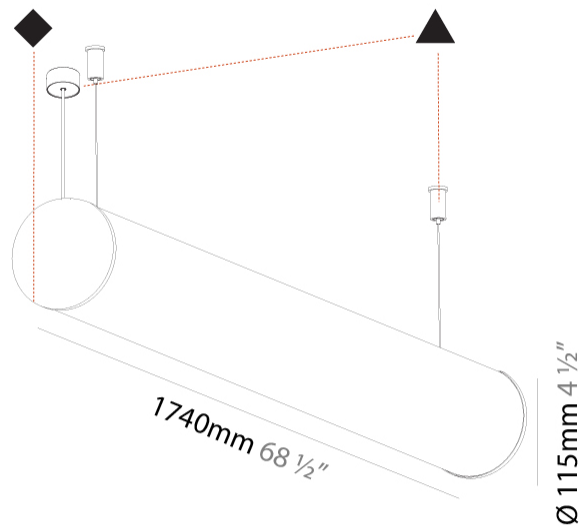

GENERAL

Series: Bunga
Brand: Prolicht
Division: Architectural
Mounting Type: Suspension
Mounting Location: Ceiling
Subcategory: Profile

PHYSICAL

Shape: Cylinder
Length (mm): 1740
Length (in): 68 1/2
Width (mm): 115
Width (in): 4 1/2
Height (mm): 115
Height (in): 4 1/2
Light Distribution: Omnidirectional
Weight (kg): 5.492
Weight (lbs): 12.107
Diffuser: PMMA - Opal
Fixture Finish: SSR / BKV / CWI / CRY / HAB / UFT / ITA / RUA / FTG / MYG / LOD / PUS / FRO / FUP / KIA / POP / BLS / SPG / MEY / GOH / GUM / CHC / COM / ABZ / JAG / OBR / MOS / ROR
Fixture Material: Aluminum
Cable Details: 2000mm or 6000mm Transparent Cable

ELECTRICAL

Lamp Type: LED (Zhaga Standard)
Input Wattage (W): 30
Total Output Wattage (W): 24 / 19.2 (3500K)
Dimming: Non-Dimming / Phase Dimming (120Vac only) / 0-10V Dimming
Driver Included: Yes
Driver Location: Integrated
Driver Type: Constant Current - 120 / 277Vac
Driver Class: Class 2
Input Voltage (V): 120 - 277
Constant Current (MA): 350 / 600 (3500K)

LED

Color Temperature (°K): 3000 / 3500 / 4000
Max. Delivered Lumen (lm): 3320 / 3440 / 3510
CRI: >80 CRI
Lamp Life (hrs): 50000

OPTICAL

RATINGS AND CERTIFICATIONS

Certified By: Certified for North American Standards
IP rating: IP20