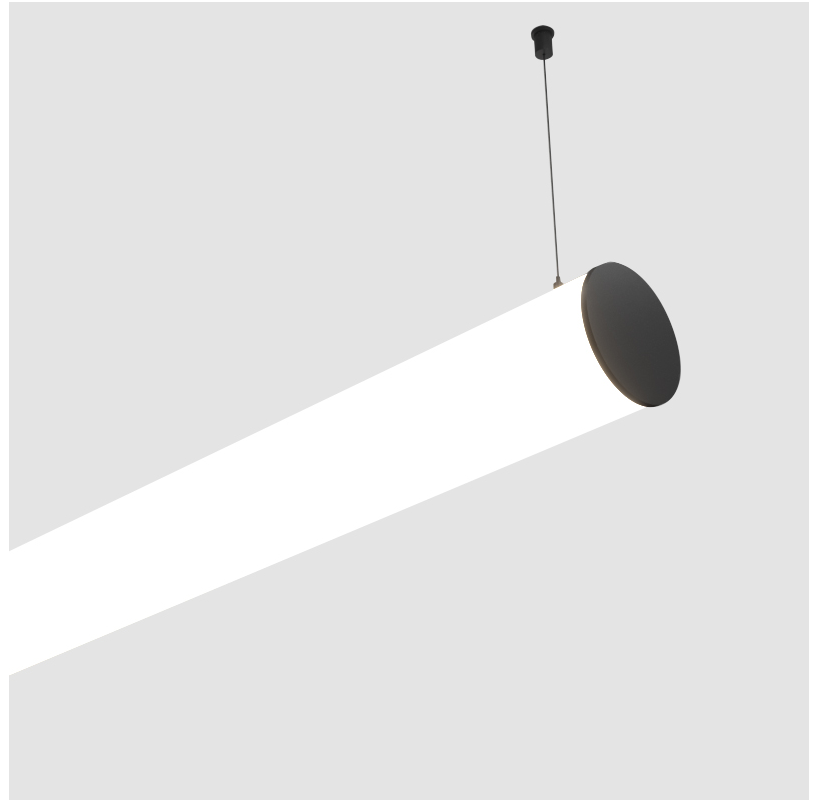

GENERAL

Series: Bunga
Brand: Prolicht
Division: Architectural
Mounting Type: Suspension
Mounting Location: Ceiling
Subcategory: Profile

PHYSICAL

Shape: Cylinder
Length (mm): 1740
Length (in): 68 1/2
Width (mm): 115
Width (in): 4 1/2
Height (mm): 115
Height (in): 4 1/2
Light Distribution: Omnidirectional
Weight (kg): 5.492
Weight (lbs): 12.107
Diffuser: PMMA - Opal
Fixture Finish: SSR / BKV / CWI / CRY / HAB / UFT / ITA / RUA / FTG / MYG / LOD / PUS / FRO / FUP / KIA / POP / BLS / SPG / MEY / GOH / GUM / CHC / COM / ABZ / JAG / OBR / MOS / ROR
Fixture Material: Aluminum
Cable Details: 2000mm or 6000mm Transparent Cable

ELECTRICAL

Lamp Type: LED (Zhaga Standard)
Input Wattage (W): 30
Total Output Wattage (W): 24 / 19.2 (3500K)
Dimming: Non-Dimming / Phase Dimming (120Vac only) / 0-10V Dimming
Driver Included: Yes
Driver Location: Integrated
Driver Type: Constant Current - 120 / 277Vac
Driver Class: Class 2
Input Voltage (V): 120 - 277
Constant Current (MA): 350 / 600 (3500K)

LED

Color Temperature (°K): 3000 / 3500 / 4000
Max. Delivered Lumen (lm): 3320 / 3440 / 3510
CRI: >80 CRI
Lamp Life (hrs): 50000

OPTICAL

RATINGS AND CERTIFICATIONS

Certified By: Certified for North American Standards
IP rating: IP20